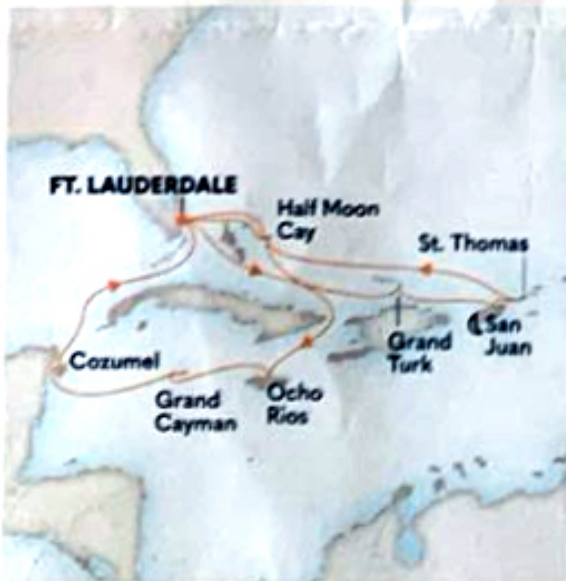

Best Cabin Selection
Available through
October 9th,
2024

BONUS Investment Classes Onboard

Expedia Cruises
Air, Land & Sea Vacations

Book now with Chris Reightley
Direct: (425) 923-3543
15415 Main St Suite 104, Located in the Mill Creek Town Center, Mill Creek, WA
creightley@expediacruises.com